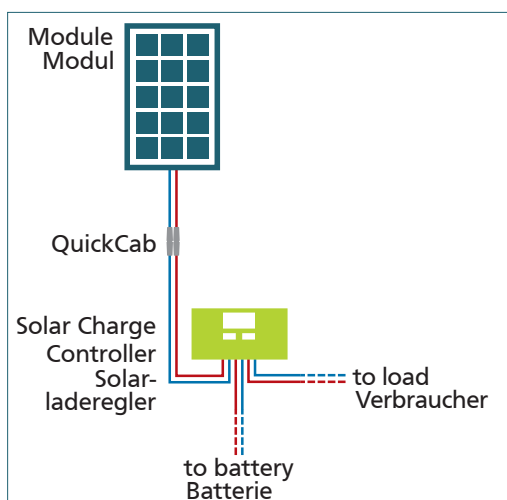

Caravan Kit

Base Camp Aero MPPT SMS15 120 W

600447 • DE/EN • 08/2020

These kits include all components for the reliable power supply on the way! High-quality standard modules can be safely fixed on different surfaces with the aluminium spoiler profiles and Tec7 glue.

Diese Kits beinhalten alle Komponenten für die zuverlässige Stromversorgung unterwegs. Die hochwertigen Standardmodule werden sicher mit Aluminium Spoiler, Dachdurchführung und dem Tec7-Kleber befestigt.

Stk. | pcs.	Artikel	Article
1	Solarmodul 120 W | 12 VDC	Solar module 100 W | 12 VDC
1	Solarladereglér MPPT Victron SmartSolar 75/15	Solar charge controller MPPT Victron SmartSolar 75/15
1	Integrierter Spoiler	Integrated spoiler
1	Klebeset	Glue-Set
1	Modul Cable Phaesun QuickCab4-2,5/5	Modulkabel Phaesun QuickCab4-2,5/5
1	Dachdurchführung	Roof duct
1	EBL-Kabel	Cable EBL
1	Installationsmaterial	Installation material
Artikel-Nr. | Article No. 600447