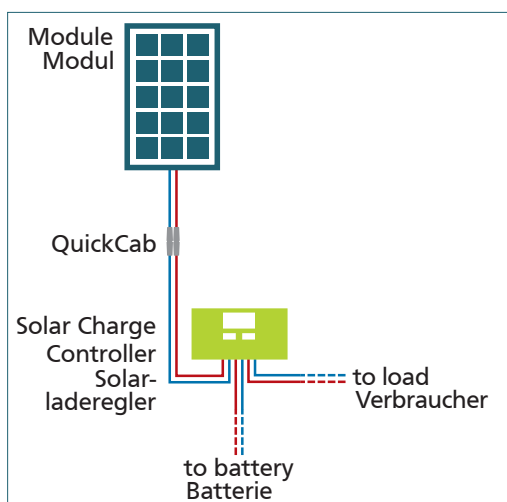

Caravan Kit

Base Camp Aero SOL10 120

600446 • DE/EN • 08/2020

These kits include all components for the reliable power supply on the way! High-quality standard modules can be safely fixed on different surfaces with the aluminium spoiler profiles and Tec7 glue.

Diese Kits beinhalten alle Komponenten für die zuverlässige Stromversorgung unterwegs. Die hochwertigen Standardmodule werden sicher mit Aluminium Spoiler, Dachdurchführung und dem Tec7-Kleber befestigt.

Stk. | pcs.	Artikel	Article
1	Solarmodul 120 W | 12 VDC	Solar module 100 W | 12 VDC
1	Solarladeregler Steca Solsum 1010	Solar charge controller Steca Solsum 1010
1	Integrierter Spoiler	Integrated spoiler
1	Klebeset	Glue-Set
1	Modul Cable Phaesun QuickCab4-2,5/5	Modulkabel Phaesun QuickCab4-2,5/5
1	Dachdurchführung	Roof duct
1	EBL-Kabel	Cable EBL
1	Installationsmaterial	Installation material

Artikel-Nr. | Article No. 600446