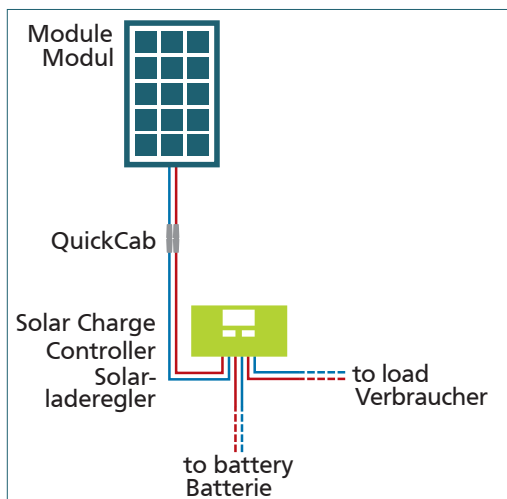

Caravan Kit

Base Camp Easy MPPT SMS15 110 W

600428 • DE/EN • 08/2020

These kits include all components for the reliable power supply on the way! High-quality standard modules can be safely fixed on different surfaces with the aluminium spoiler profiles and Tec7 glue.

Diese Kits beinhalten alle Komponenten für die zuverlässige Stromversorgung unterwegs. Die hochwertigen Standardmodule werden sicher mit Aluminium Spoiler, Dachdurchführung und dem Tec7-Kleber befestigt.

Stk. | Pcs.	Article	Artikel
1	Solar module Sun Plus 110 | 12 VDC	Solarmodul Sun Plus 110 | 12 VDC
1	Solar charge controller MPPT Victron SmartSolar 75/15	Solarladeregler MPPT Victron SmartSolar 75/15
1	Module Cable Phaesun QuickCab4-2,5/5	Modulkabel Phaesun QuickCab4-2,5/5
1	Roof duct	Dachdurchführung
1	Module mounting kit Easy Mount One	Modulbefestigungskits Easy Mount One
1	Glue Set Easy Bond Two	Klebeset Easy Bond Two
1	Module cable 5 m	Modulkabel 5 m
Article No. | Artikel No. 600428